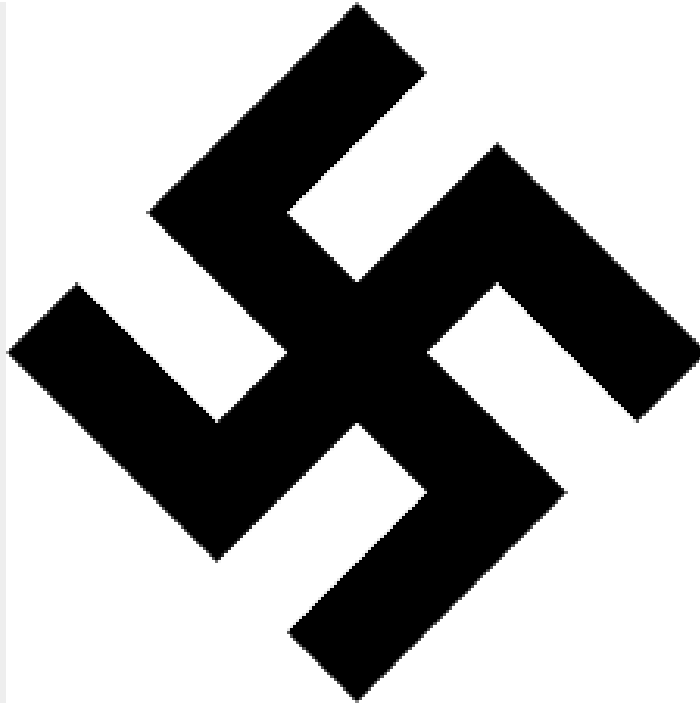

NAZI

Posted on February 3, 2024 by staff

The [Nazi symbol](#), commonly known as the swastika, is a powerful emblem associated with the ideology and atrocities of the Nazi regime in Germany during the 20th century. Originally an ancient religious symbol with positive connotations in various cultures, the swastika was appropriated by the Nazi Party under Adolf Hitler's leadership and transformed into a symbol of hate, racism, and genocide. It was prominently used on the Nazi flag, military insignia, and propaganda materials during their rule from 1933 to 1945. Today, the swastika remains widely recognized as a [symbol](#) of Nazi tyranny and is banned in several countries due to its association with hatred and crimes against humanity.