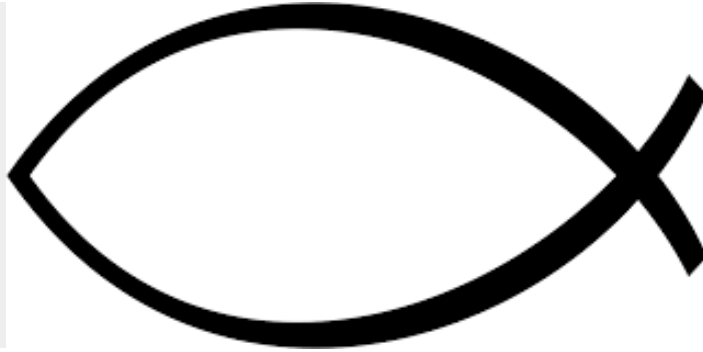

# JESUS FISH

*Posted on January 31, 2024 by staff*

The **Jesus Fish**, also known as the **Ichthys**, is a symbol widely used by Christians to represent their faith. It is a fish-shaped symbol, and the letters of the Greek word for "fish" ( **ΙΧΘΥΣ** ) can be used as an acronym for the phrase "**Ἰησοῦς Χριστός Θεοῦ Υἱός Σωτήρ**" ( **Iēsous Christos Theou Hyios Sōtēr** ), which means "**Jesus Christ, Son of God, Savior**" in English.

The exact origins of the Jesus Fish symbol are unknown, but it is believed to have been used by early Christians as a secret symbol during times of persecution. The fish was a common symbol in the Roman world, and its use by Christians would not have aroused suspicion.

The Jesus Fish symbol is still widely used today by Christians as a way to express their faith. It is often seen on bumper stickers, jewelry, and clothing. Some people who are not Christians also wear the Jesus Fish symbol as a way to show their support for Christian values.

The Jesus Fish symbol has been interpreted in many different ways. Some Christians believe that the fish represents Jesus himself, while others believe that it represents the followers of Jesus. The fish can also be seen as a **symbol of baptism**, as Christians are often called "fish" in the New Testament.