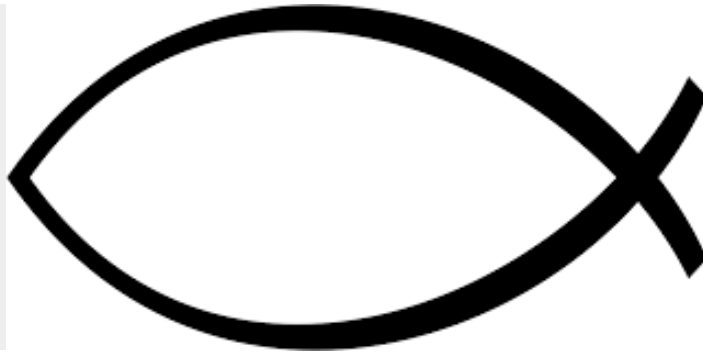

# JESUS FISH

*Posted on January 31, 2024 by staff*

The **Jesus Fish**, also known as the **Ichthys**, is a symbol widely used by Christians to represent their faith. It is a fish-shaped symbol, and the letters of the Greek word for "fish" ( **ΙΧΘΥΣ** ) can be used as an acronym for the phrase "**Ἰησοῦς Χριστός Θεοῦ Υἱός Σωτήρ**" ( **Iēsous Christos Theou Hyios Sōtēr** ), which means "**Jesus Christ, Son of God, Savior**" in English.

The exact origins of the Jesus Fish symbol are unknown, but it is believed to have been used by early Christians as a secret symbol during times of persecution. The fish was a common symbol in the Roman world, and its use by Christians would not have aroused suspicion.

The Jesus Fish symbol is still widely used today by Christians as a way to express their faith. It is often seen on bumper stickers, jewelry, and clothing. Some people who are not Christians also wear the Jesus Fish symbol as a way to show their support for Christian values.

The Jesus Fish symbol has been interpreted in many different ways. Some Christians believe that the fish represents Jesus himself, while others believe that it represents the followers of Jesus. The fish can also be seen as a **symbol of baptism**, as Christians are often called "fish" in the New Testament.