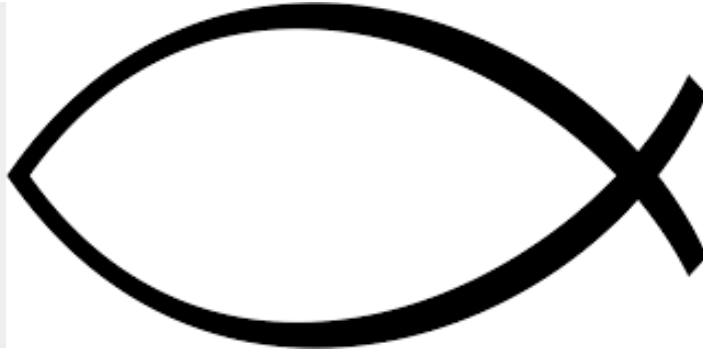

ICHTHYS

Posted on February 3, 2024 by staff

The [Ichthys symbol](#), also known as the "Jesus fish," is a simple yet powerful image widely recognized within Christianity. Resembling a stylized fish, it holds historical and spiritual significance for many believers.

Early Use and Secrecy:

- Emerging in the early centuries AD, the symbol's origins are linked to the Greek word for "fish," "ichthys."
- Some scholars believe persecuted Christians used it as a secret code to identify fellow believers and safe havens during Roman times.
- The fish itself held symbolic meaning, referencing Jesus' miracles involving fish and his association with water and baptism.

Hidden Message and Enduring Symbol:

- The five letters of "ichthys" form an acrostic in Greek, spelling out "Jesus Christ, Son of God, Savior."
- While the "secret symbol" theory is debated, the Ichthys undeniably became a badge of faith for Christians.
- Today, variations of the symbol adorn jewelry, cars, and churches, serving as a visible expression of Christian identity.

More Than Just a Fish:

- The Ichthys [symbol](#) continues to resonate with Christians due to its rich history and multifaceted meanings.
- It serves as a reminder of Jesus' teachings, sacrifice, and connection to water and baptism.
- For many, it's a simple yet powerful way to share their faith and connect with other believers.